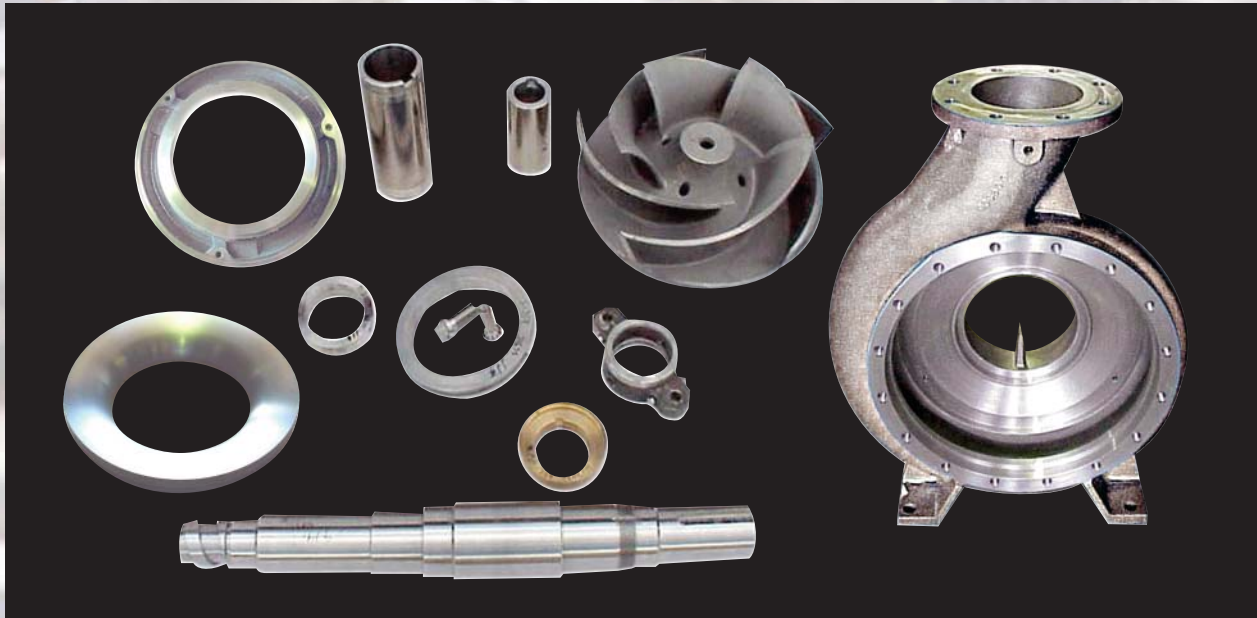

# Replacement Parts for Sulzer / Ahlstrom APT

A Great Alternative to Fit Your Ahlstrom APT  
From A Company You Know and Trust

## ITT ProCast

Parts That Meet OEM Standards

Off the Shelf Availability

Material Upgrades Available Upon Request

Experienced / Knowledgeable Sales Representatives

Significant Savings

One Year Warranty

**Call Your Sales Representatives for replacement parts for APT and  
other Sulzer including the MC, LRS, LST, Z (double suction).**